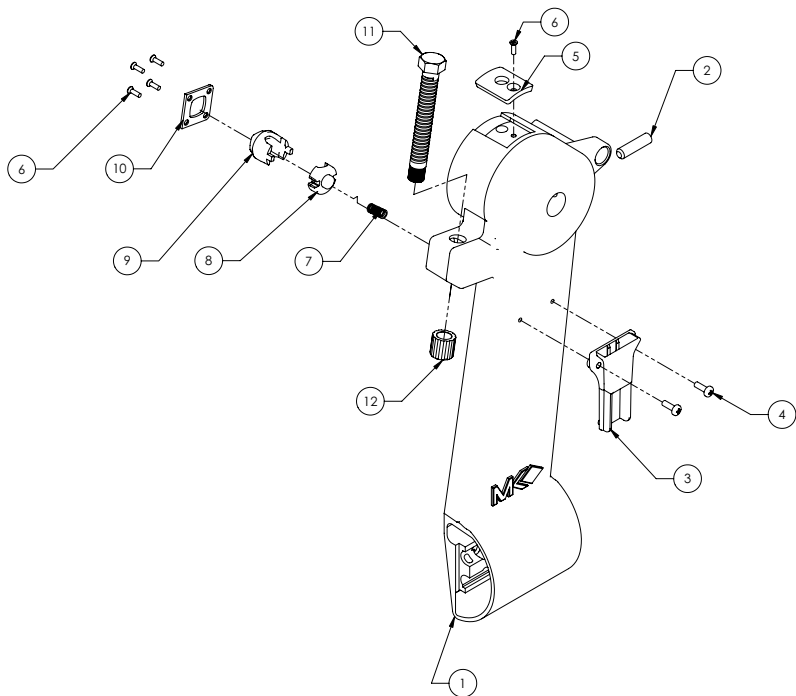

ASSEMBLY, CUTTING HEAD

PART LIST, ASSEMBLY, CUTTING HEAD (P# 166238)

ITEM NO.	PART NUMBER	DESCRIPTION	QTY.
1	164673	ARM	1
2	166237	ASSY, HANDLE	1
3	164674	BUSHING, ARM	2
4	164698	CLAMP, TUBE	2
5	164795	WASHER, FLAT, M4	2
6	164776	SCREW, PAN HD PHIL, M4x8mm	4
7	164792	SCREW, PAN HD PHIL, M5x20mm	7
8	164680	COVER, PUMP	1
9	164781	SCREW, PAN HD PHIL, M5x25mm	2
10	164797	WASHER, TOOTH LOCK EXT, M4	1
11	164778	SCREW, PAN HD PHIL, M4x12mm	3
12	164759	CLAMP, CABLE	1
13	166314	SHIELD, POWER CORD	1
14	166232	MOTOR & ACCESSORIES	1
15	158106	FLANGE, INNER	1
16	157877	CAP, MOTOR	1
17	157879	SPACER, FILTER	2
18	157729	FILTER	1
19	157878	CAP, FILTER	1
20	158157	SCREW, PAN HD COMB SELF TAPPING, #8x1-1/2"	2
21	157880	COVER, WIRE	1
22	158160	SCREW, FLAT HD PHIL, #6x1-1/2"	1
23	164681	GUARD, BLADE	1
24	166249	WASHER, LOCK, M6	4
25	164775	SCREW, SOC HD CAP, M6x25mm	4
26	164685	PLUG, SCREW HOLE	2
27	157500	TAG, SERIAL	1
28	157849	PIN, DRIVE, #7x5/16	2

PARTS & LIST <CON'T>

ASSY, HANDLE (P#166237)

ITEM NO.	PART NUMBER	DESCRIPTION	QTY.
1	164667	HANDLE, LOWER	1
2	164671	BUTTON, LOCK	1
3	164734	SPRING, RETURN	1
4	164832	SWITCH, TRIGGER	1
5	164791	SCREW, PAN HD PHIL, M5x12mm	11
6	164670	LEVER, SWITCH	1
7	164668	HANDLE, UPPER	1
8	166315	SWITCH, PUMP	1

MOTOR & ACCESSORIES (P#166232)

ITEM NO.	PART NUMBER	DESCRIPTION	QTY.
1	157801-r	MOTOR	1
2	158105	FLANGE, INNER	1
3	166134	WASHER, M10	1
4	152272	SCREW, HEX HD CAP, M10x20mm	1
5	158110	WRENCH, 17mm	2
6	166228	BRUSH, MOTOR	2
7	166229	CAP, MOTOR BRUSH	2

ASSY, VERTICAL SUPPORT, RIGHT (P#166236)

ITEM NO.	PART NUMBER	DESCRIPTION	QTY.
1	166227	SUPPORT, RIGHT VERTICAL	1
2	164788	SCREW, SOC SET, M8x30mm	1
3	164669	HOLDER, WRENCH	1
4	164778	SCREW, PAN HD PHIL, M4x12mm	2
5	164723	PLATE, LOCKING, CUTTING HEAD	1
6	164784	SCREW, FLAT HD PHIL, M4x10mm	5
7	164717	SPRING, RELEASE	1
8	166316	SEAT SPRING	1
9	164718	BUTTON, RELEASE	1
10	164716	COVER, RELEASE BUTTON	1
11	164713	STOP, DEPTH	1
12	164714	CAP, DEPTH STOP	1