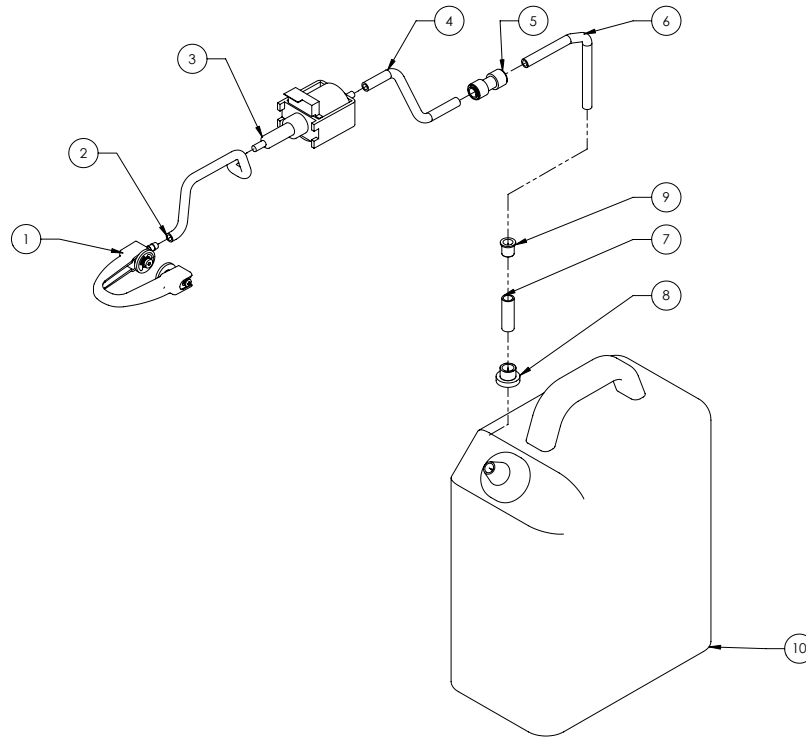

ASSEMBLY MISTING SYSTEM WATER TANK & PART LIST

KIT, MISTING (P#165013-MK)

ITEM NO.	PART NUMBER	DESCRIPTION	QTY.
1	166240	MODULE, MISTING	1
2	165008	TUBING, POLYURETHANE, 3/8x.245x19	1
3	164693	PUMP	1
4	165005	TUBING, POLYURETHANE, 3/8x.245x24	1
5	165004	COUPLING, PUSH-TO-CONNECT, 3/8x3/8	1
6	164692	TUBING, PVC, 3/8x1/4x51"	1
7	165001	TUBING, PVC, 1/2x3/8x1-1/2	1
8	164691	FILTER	1
9	165003	GROMMET	1
10	165002	CONTAINER, WATER	1
11	165011	INSTRUCTION SHEET (NOT SHOWN)	1
12	152566	CARTON, OUTER (NOT SHOWN)	1