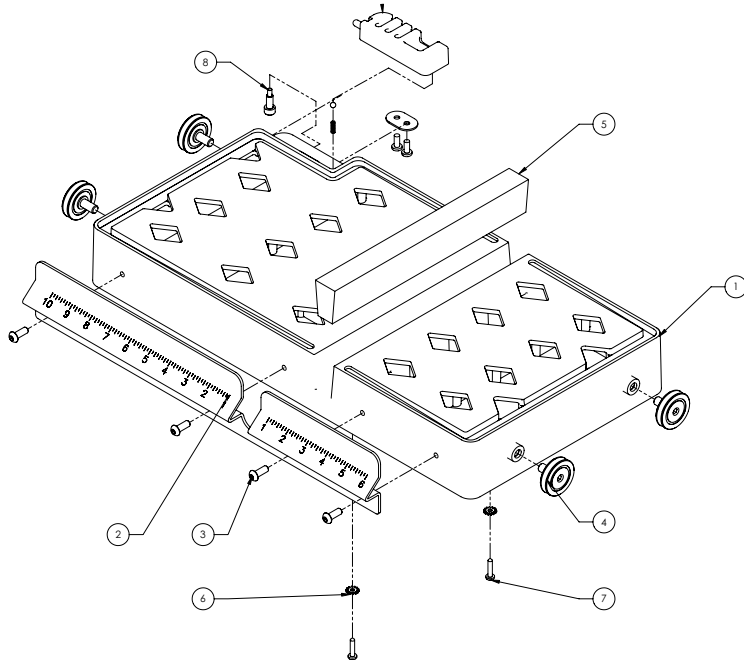

ASSEMBLY TABLE, TABLE LOCK & PART LIST

ASSY, TABLE (P#166233)

ITEM NO.	PART NUMBER	DESCRIPTION	QTY.
1	164636	TABLE	1
2	164637	FENCE, TABE	1
3	164772	SCREW, PAN HD PHIL, M6x16mm	4
4	133090	WHEEL, ROLLER	4
5	164641	STRIP, WOOD	1
6	164797	WASHER, TOOTH LOCK EXT, M4	2
7	164796	SCREW, WOOD, M4x20mm	2
8	164760	PIN, GUIDE	1
9	166239	KIT, TABLE LOCK	1