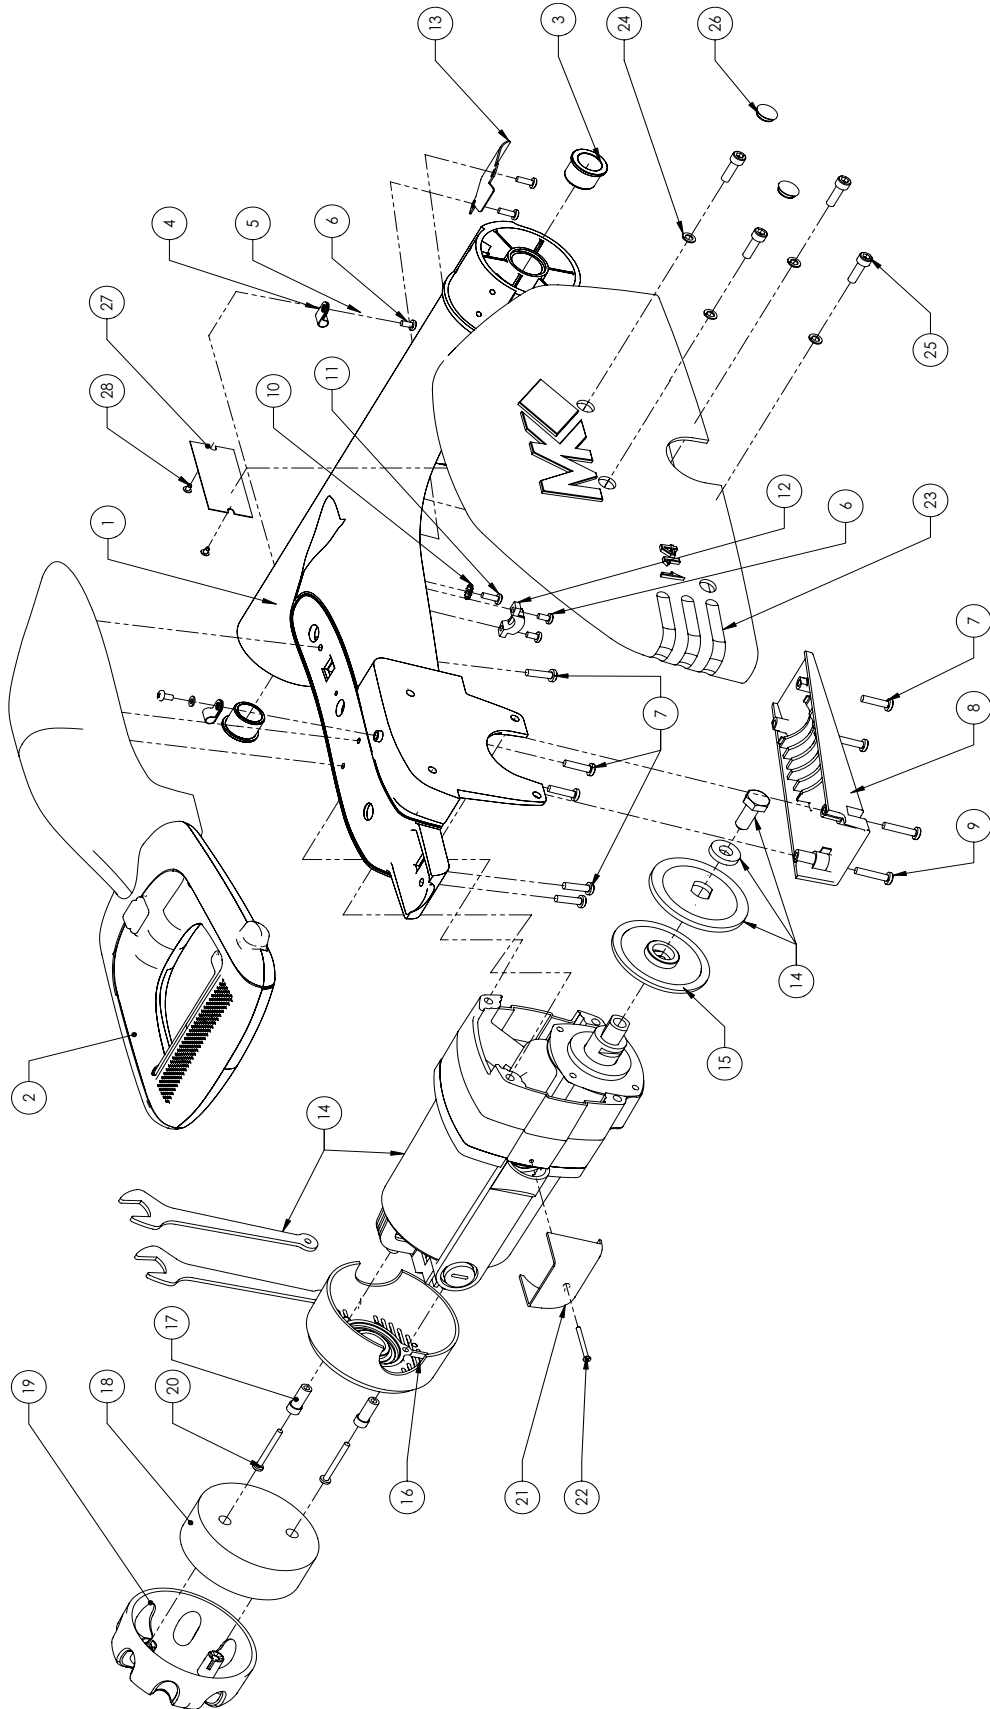

ASSEMBLY FINAL (WITHOUT MISTING COMPONENTS)

PART LIST, ASSEMBLY, FINAL

ITEM NO.	PART NUMBER	DESCRIPTION	QTY.
1	166231	ASSY, END CAP	2
2	166234	ASSY, RIGHT FRAME	1
3	166235	ASSY, LEFT FRAME	1
4	166238	ASSY, CUTTING HEAD	1
5	164675	RING, WEAR	2
6	164721	SCREW, SOC HD CAP, M8x30mm	8
7	164712	INDICATOR, DEPTH	1
8	166311	COVER, KNOB	1
9	166312	KNOB, TRI	1
10	164727	BUSHING, LOCK	1
11	164773	SCREW, SOC HD CAP TAPPING, M10x56mm	1
12	164658	SHAFT, PIVOT	1
13	166313	RETAINER, SPRING	1
14	164660	SPRING, TORSION, LH	1
15	164661	SPACER, SPRING	4
16	164762	SPRING, TORSION, RH	1
17	164787	SCREW, SOC SET, M5x16mm	1
18	164775	SCREW, SOC HD CAP, M6x25mm	1
19	164803	WASHER, FLAT, M7	2
20	164789	SCREW, FLAT HD PHIL, M6x13mm	4
21	164634	PAN, WATER	1
22	159858	PLUG, DRAIN	1
23	166233	ASSY, TABLE	1
24	166230	ASSY, RIP GUIDE	1
25	164769	CURTAIN, SPLASH	1
26	164665	ROD CURTAIN	1
27	164798	RING, E-RETAINING, 10mm	2
28	164724	CLAMP, TWIN	1
29	164776	SCREW, PAN HD PHIL, M4x8mm	1
30	164726	BUSHING, SNAP	1
31	164725	BUSHING, STRAIN RELIEF	1
32	157957-BK	BLADE	1

ASSEMBLY, CUTTING HEAD

PART LIST, ASSEMBLY, CUTTING HEAD (P# 166238)

ITEM NO.	PART NUMBER	DESCRIPTION	QTY.
1	164673	ARM	1
2	166237	ASSY, HANDLE	1
3	164674	BUSHING, ARM	2
4	164698	CLAMP, TUBE	2
5	164795	WASHER, FLAT, M4	2
6	164776	SCREW, PAN HD PHIL, M4x8mm	4
7	164792	SCREW, PAN HD PHIL, M5x20mm	7
8	164680	COVER, PUMP	1
9	164781	SCREW, PAN HD PHIL, M5x25mm	2
10	164797	WASHER, TOOTH LOCK EXT, M4	1
11	164778	SCREW, PAN HD PHIL, M4x12mm	3
12	164759	CLAMP, CABLE	1
13	166314	SHIELD, POWER CORD	1
14	166232	MOTOR & ACCESSORIES	1
15	158106	FLANGE, INNER	1
16	157877	CAP, MOTOR	1
17	157879	SPACER, FILTER	2
18	157729	FILTER	1
19	157878	CAP, FILTER	1
20	158157	SCREW, PAN HD COMB SELF TAPPING, #8x1-1/2"	2
21	157880	COVER, WIRE	1
22	158160	SCREW, FLAT HD PHIL, #6x1-1/2"	1
23	164681	GUARD, BLADE	1
24	166249	WASHER, LOCK, M6	4
25	164775	SCREW, SOC HD CAP, M6x25mm	4
26	164685	PLUG, SCREW HOLE	2
27	157500	TAG, SERIAL	1
28	157849	PIN, DRIVE, #7x5/16	2