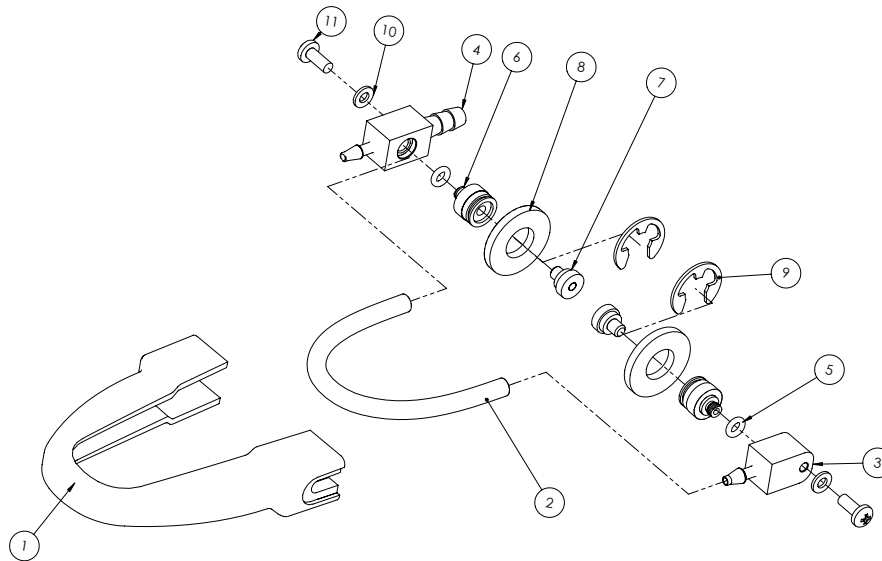

ITEM NO.	PART NUMBER	DESCRIPTION	QTY.
1	164636	TABLE	1
2	164637	FENCE, TABE	1
3	164772	SCREW, PAN HD PHIL, M6x16mm	4
4	133090	WHEEL, ROLLER	4
5	164641	STRIP, WOOD	1
6	164797	WASHER, TOOTH LOCK EXT, M4	2
7	164796	SCREW, WOOD, M4x20mm	2
8	164760	PIN, GUIDE	1
9	166239	KIT, TABLE LOCK	1

ASSY, RIP GUIDE (P#166230)

ITEM NO.	PART NUMBER	DESCRIPTION	QTY.
1	164645	GUIDE, RIP	1
2	164646	PIN, SWIVEL	1
3	164659	KNOB	1
4	164728	COVER, KNOB	1

KIT, TABLE LOCK (P#166239)

ITEM NO.	PART NUMBER	DESCRIPTION	QTY.
1	164644	SPRING, TABLE LOCK	1
2	164643	BALL, STEEL, 5mm	1
3	164642	LOCK, TABLE	1
4	164719	WASHER, DOUBLE HOLE	1
5	164791	SCREW, PAN HD PHIL, M5x12mm	2

ASSEMBLY MISTING SYSTEM & PART LIST

MODULE, MISTING (P#166240)

ITEM NO.	PART NUMBER	DESCRIPTION	QTY.		VENDOR PART NUMBER
1	164703	COVER, PLASTIC TUBE	1		260515000
2	164704	TUBING, PVC, 1/4x3/16x3.55"	1		260516000
3	164702	FITTING, SHORT	1		260513000
4	164701	FITTING, LONG	1		260514000
5	165009	O-RING, 7.8x1.9mm	2		A63000000040
6	164700	ADAPTER, NOZZLE	2		260512100
7	164699-100	NOZZLE, 1mm, 10-24 Thread	2		260510000
8	166194	WASHER, RUBBER, 26x12x3mm	2		260536000
9	166195	RING, E-RETAINING, 9mm	2		A47000090000
10	165007	WASHER, FLAT, M4	2		A35010410010
11	165006	SCREW, PAN HD PHIL, M4x8mm	2		A10001040100