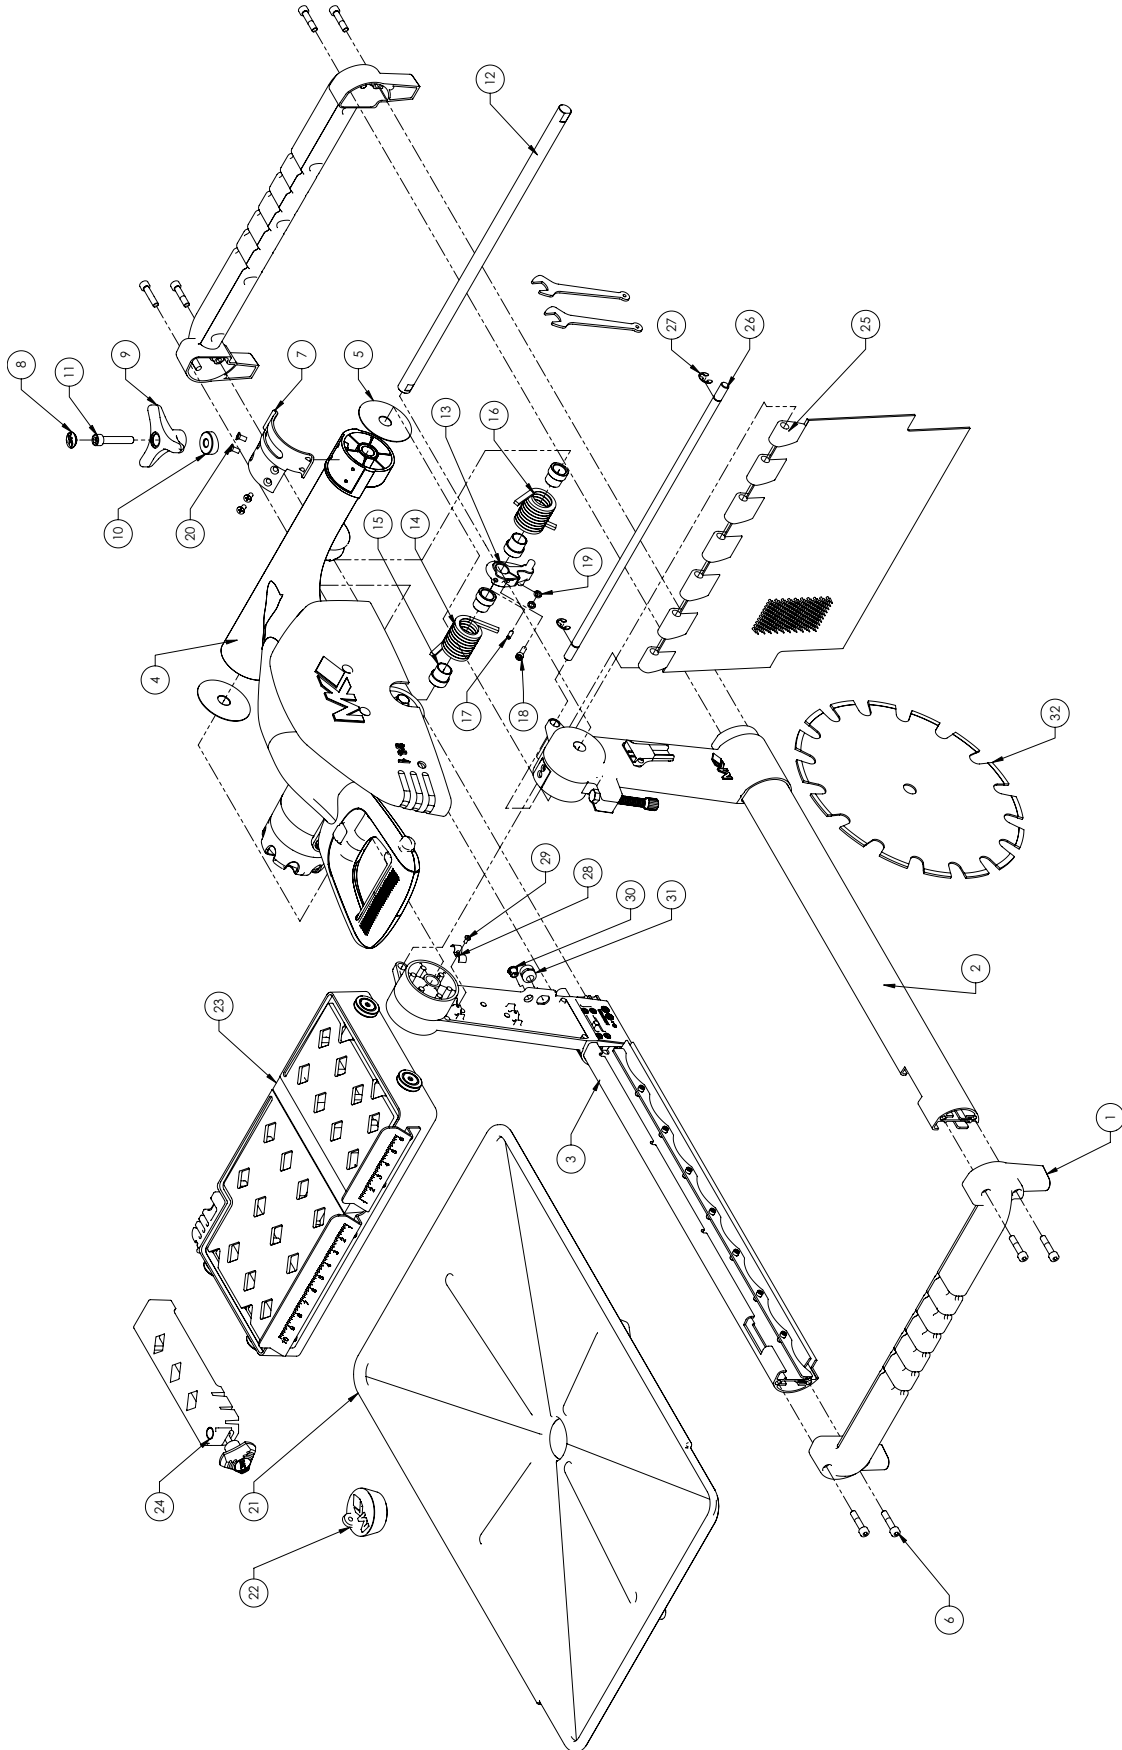

ASSEMBLY FINAL (WITHOUT MISTING COMPONENTS)

PART LIST, ASSEMBLY, FINAL

ITEM NO.	PART NUMBER	DESCRIPTION	QTY.
1	166231	ASSY, END CAP	2
2	166234	ASSY, RIGHT FRAME	1
3	166235	ASSY, LEFT FRAME	1
4	166238	ASSY, CUTTING HEAD	1
5	164675	RING, WEAR	2
6	164721	SCREW, SOC HD CAP, M8x30mm	8
7	164712	INDICATOR, DEPTH	1
8	166311	COVER, KNOB	1
9	166312	KNOB, TRI	1
10	164727	BUSHING, LOCK	1
11	164773	SCREW, SOC HD CAP TAPPING, M10x56mm	1
12	164658	SHAFT, PIVOT	1
13	166313	RETAINER, SPRING	1
14	164660	SPRING, TORSION, LH	1
15	164661	SPACER, SPRING	4
16	164762	SPRING, TORSION, RH	1
17	164787	SCREW, SOC SET, M5x16mm	1
18	164775	SCREW, SOC HD CAP, M6x25mm	1
19	164803	WASHER, FLAT, M7	2
20	164789	SCREW, FLAT HD PHIL, M6x13mm	4
21	164634	PAN, WATER	1
22	159858	PLUG, DRAIN	1
23	166233	ASSY, TABLE	1
24	166230	ASSY, RIP GUIDE	1
25	164769	CURTAIN, SPLASH	1
26	164665	ROD CURTAIN	1
27	164798	RING, E-RETAINING, 10mm	2
28	164724	CLAMP, TWIN	1
29	164776	SCREW, PAN HD PHIL, M4x8mm	1
30	164726	BUSHING, SNAP	1
31	164725	BUSHING, STRAIN RELIEF	1
32	157957-BK	BLADE	1

ASSEMBLY, CUTTING HEAD

PART LIST, ASSEMBLY, CUTTING HEAD (P# 166238)

ITEM NO.	PART NUMBER	DESCRIPTION	QTY.
1	164673	ARM	1
2	166237	ASSY, HANDLE	1
3	164674	BUSHING, ARM	2
4	164698	CLAMP, TUBE	2
5	164795	WASHER, FLAT, M4	2
6	164776	SCREW, PAN HD PHIL, M4x8mm	4
7	164792	SCREW, PAN HD PHIL, M5x20mm	7
8	164680	COVER, PUMP	1
9	164781	SCREW, PAN HD PHIL, M5x25mm	2
10	164797	WASHER, TOOTH LOCK EXT, M4	1
11	164778	SCREW, PAN HD PHIL, M4x12mm	3
12	164759	CLAMP, CABLE	1
13	166314	SHIELD, POWER CORD	1
14	166232	MOTOR & ACCESSORIES	1
15	158106	FLANGE, INNER	1
16	157877	CAP, MOTOR	1
17	157879	SPACER, FILTER	2
18	157729	FILTER	1
19	157878	CAP, FILTER	1
20	158157	SCREW, PAN HD COMB SELF TAPPING, #8x1-1/2"	2
21	157880	COVER, WIRE	1
22	158160	SCREW, FLAT HD PHIL, #6x1-1/2"	1
23	164681	GUARD, BLADE	1
24	166249	WASHER, LOCK, M6	4
25	164775	SCREW, SOC HD CAP, M6x25mm	4
26	164685	PLUG, SCREW HOLE	2
27	157500	TAG, SERIAL	1
28	157849	PIN, DRIVE, #7x5/16	2