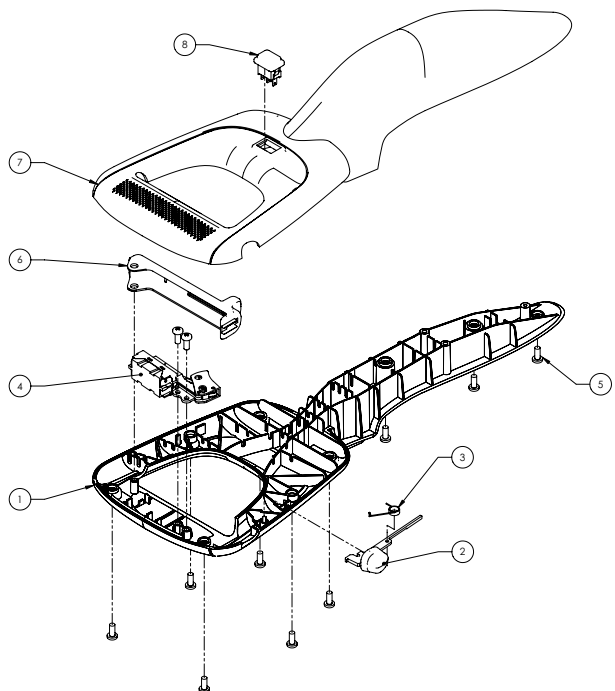

PARTS & LIST <CON'T>

ASSY, HANDLE (P#166237)

ITEM NO.	PART NUMBER	DESCRIPTION	QTY.
1	164667	HANDLE, LOWER	1
2	164671	BUTTON, LOCK	1
3	164734	SPRING, RETURN	1
4	164832	SWITCH, TRIGGER	1
5	164791	SCREW, PAN HD PHIL, M5x12mm	11
6	164670	LEVER, SWITCH	1
7	164668	HANDLE, UPPER	1
8	166315	SWITCH, PUMP	1