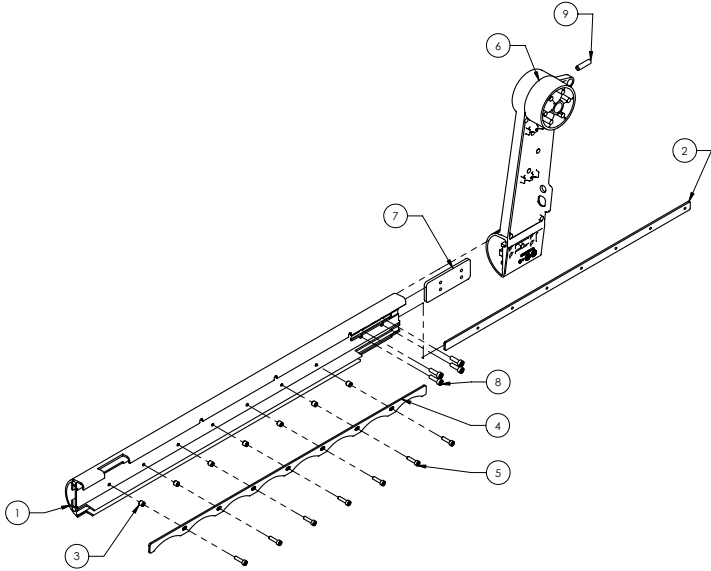

ASSEMBLY THE WHOLE FRAME & PART LIST

ASSY, LEFT FRAME (P#166235)

ITEM NO.	PART NUMBER	DESCRIPTION	QTY.
1	164649	FRAME, LEFT	1
2	164722	PLATE, RAIL SUPPORT	1
3	164651	STANDOFF, RAIL	7
4	164650	RAIL, STEEL	1
5	164774	SCREW, SOC HD CAP, M5x20mm	7
6	164655	SUPPORT, LEFT VERTICAL	1
7	164657	PLATE, RAIL SUPPORT	1
8	164775	SCREW, SOC HD CAP, M6x25mm	4
9	164788	SCREW, SOC SET, M8x30mm	1