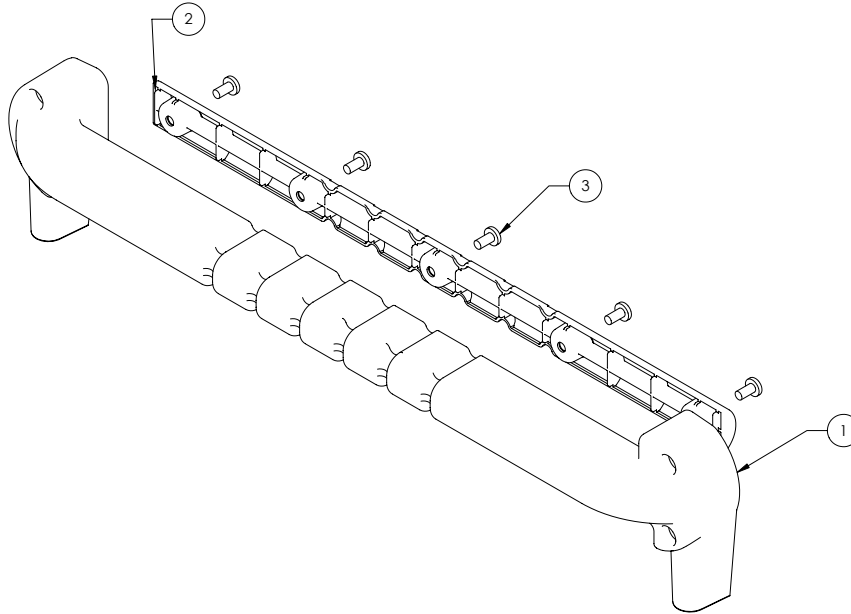

ASSY, VERTICAL SUPPORT, RIGHT (P#166236)

ITEM NO.	PART NUMBER	DESCRIPTION	QTY.
1	166227	SUPPORT, RIGHT VERTICAL	1
2	164788	SCREW, SOC SET, M8x30mm	1
3	164669	HOLDER, WRENCH	1
4	164778	SCREW, PAN HD PHIL, M4x12mm	2
5	164723	PLATE, LOCKING, CUTTING HEAD	1
6	164784	SCREW, FLAT HD PHIL, M4x10mm	5
7	164717	SPRING, RELEASE	1
8	166316	SEAT SPRING	1
9	164718	BUTTON, RELEASE	1
10	164716	COVER, RELEASE BUTTON	1
11	164713	STOP, DEPTH	1
12	164714	CAP, DEPTH STOP	1

ASSEMBLY THE WHOLE FRAME & PART LIST

ASSY, LEFT FRAME (P#166235)

ITEM NO.	PART NUMBER	DESCRIPTION	QTY.
1	164649	FRAME, LEFT	1
2	164722	PLATE, RAIL SUPPORT	1
3	164651	STANDOFF, RAIL	7
4	164650	RAIL, STEEL	1
5	164774	SCREW, SOC HD CAP, M5x20mm	7
6	164655	SUPPORT, LEFT VERTICAL	1
7	164657	PLATE, RAIL SUPPORT	1
8	164775	SCREW, SOC HD CAP, M6x25mm	4
9	164788	SCREW, SOC SET, M8x30mm	1

ASSY, RIGHT FRAME (P#166234)

ITEM NO.	PART NUMBER	DESCRIPTION	QTY.
1	164648	FRAME, RIGHT	1
2	164722	PLATE, RAIL SUPPORT	1
3	164651	STANDOFF, RAIL	7
4	164650	RAIL, STEEL	1
5	164774	SCREW, SOC HD CAP, M5x20mm	7
6	166236	ASSY, SUPPORT, RIGHT VERTICAL	1
7	164657	PLATE, RAIL SUPPORT	1
8	164775	SCREW, SOC HD CAP, M6x25mm	4