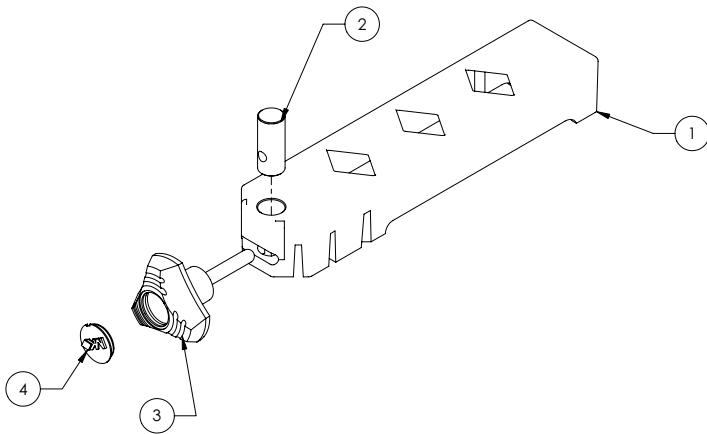

ASSY, END CAP (P#166231)

ITEM NO.	PART NUMBER	DESCRIPTION	QTY.
1	164652	END CAP	1
2	164653	COVER, END CAP	1
3	164783	SCREW, PAN HD PHIL, M6x12mm	5

ASSEMBLY TABLE, TABLE LOCK & PART LIST

ASSY, TABLE (P#166233)

ITEM NO.	PART NUMBER	DESCRIPTION	QTY.
1	164636	TABLE	1
2	164637	FENCE, TABE	1
3	164772	SCREW, PAN HD PHIL, M6x16mm	4
4	133090	WHEEL, ROLLER	4
5	164641	STRIP, WOOD	1
6	164797	WASHER, TOOTH LOCK EXT, M4	2
7	164796	SCREW, WOOD, M4x20mm	2
8	164760	PIN, GUIDE	1
9	166239	KIT, TABLE LOCK	1