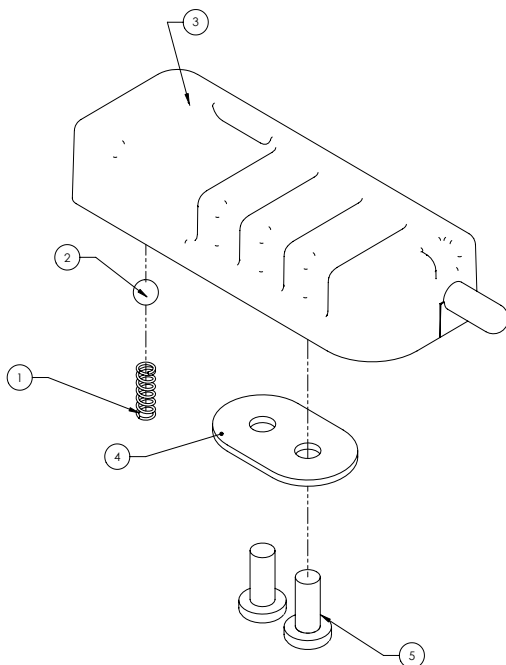

KIT, TABLE LOCK (P#166239)

ITEM NO.	PART NUMBER	DESCRIPTION	QTY.
1	164644	SPRING, TABLE LOCK	1
2	164643	BALL, STEEL, 5mm	1
3	164642	LOCK, TABLE	1
4	164719	WASHER, DOUBLE HOLE	1
5	164791	SCREW, PAN HD PHIL, M5x12mm	2