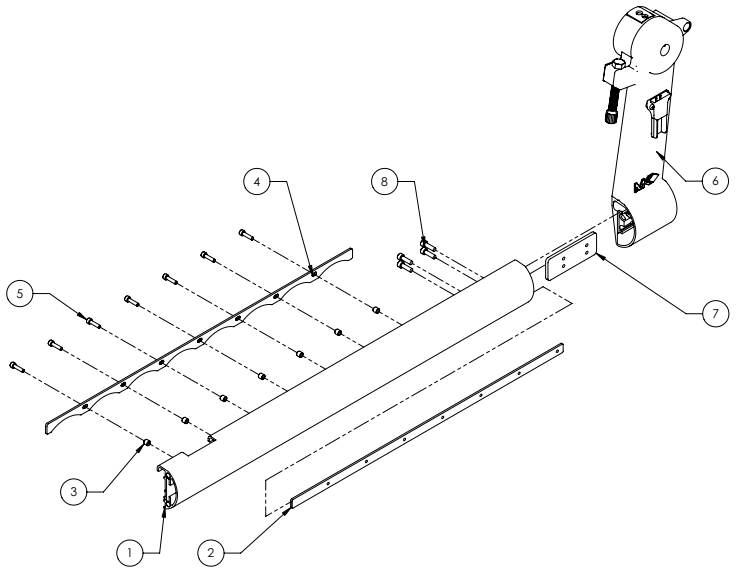

ASSY, VERTICAL SUPPORT, RIGHT (P#166236)

ITEM NO.	PART NUMBER	DESCRIPTION	QTY.
1	166227	SUPPORT, RIGHT VERTICAL	1
2	164788	SCREW, SOC SET, M8x30mm	1
3	164669	HOLDER, WRENCH	1
4	164778	SCREW, PAN HD PHIL, M4x12mm	2
5	164723	PLATE, LOCKING, CUTTING HEAD	1
6	164784	SCREW, FLAT HD PHIL, M4x10mm	5
7	164717	SPRING, RELEASE	1
8	166316	SEAT SPRING	1
9	164718	BUTTON, RELEASE	1
10	164716	COVER, RELEASE BUTTON	1
11	164713	STOP, DEPTH	1
12	164714	CAP, DEPTH STOP	1

ASSEMBLY THE WHOLE FRAME & PART LIST

ASSY, LEFT FRAME (P#166235)

ITEM NO.	PART NUMBER	DESCRIPTION	QTY.
1	164649	FRAME, LEFT	1
2	164722	PLATE, RAIL SUPPORT	1
3	164651	STANDOFF, RAIL	7
4	164650	RAIL, STEEL	1
5	164774	SCREW, SOC HD CAP, M5x20mm	7
6	164655	SUPPORT, LEFT VERTICAL	1
7	164657	PLATE, RAIL SUPPORT	1
8	164775	SCREW, SOC HD CAP, M6x25mm	4
9	164788	SCREW, SOC SET, M8x30mm	1