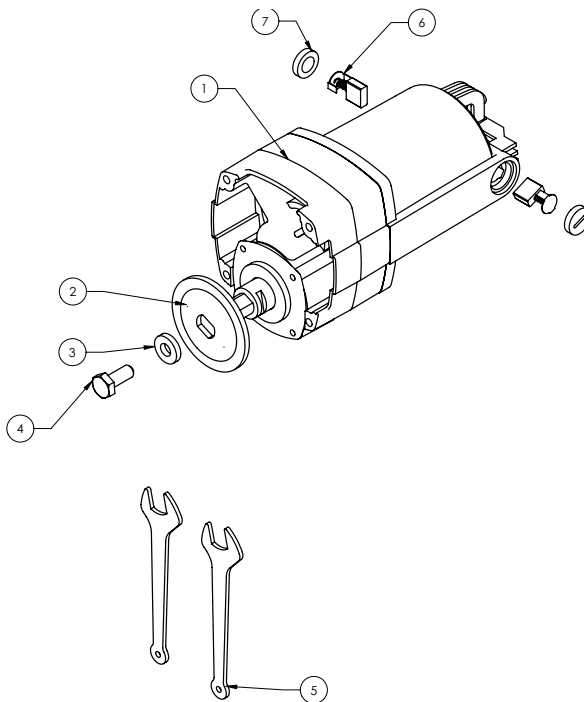

ASSEMBLY, CUTTING HEAD

PART LIST, ASSEMBLY, CUTTING HEAD (P# 166238)

ITEM NO.	PART NUMBER	DESCRIPTION	QTY.
1	164673	ARM	1
2	166237	ASSY, HANDLE	1
3	164674	BUSHING, ARM	2
4	164698	CLAMP, TUBE	2
5	164795	WASHER, FLAT, M4	2
6	164776	SCREW, PAN HD PHIL, M4x8mm	4
7	164792	SCREW, PAN HD PHIL, M5x20mm	7
8	164680	COVER, PUMP	1
9	164781	SCREW, PAN HD PHIL, M5x25mm	2
10	164797	WASHER, TOOTH LOCK EXT, M4	1
11	164778	SCREW, PAN HD PHIL, M4x12mm	3
12	164759	CLAMP, CABLE	1
13	166314	SHIELD, POWER CORD	1
14	166232	MOTOR & ACCESSORIES	1
15	158106	FLANGE, INNER	1
16	157877	CAP, MOTOR	1
17	157879	SPACER, FILTER	2
18	157729	FILTER	1
19	157878	CAP, FILTER	1
20	158157	SCREW, PAN HD COMB SELF TAPPING, #8x1-1/2"	2
21	157880	COVER, WIRE	1
22	158160	SCREW, FLAT HD PHIL, #6x1-1/2"	1
23	164681	GUARD, BLADE	1
24	166249	WASHER, LOCK, M6	4
25	164775	SCREW, SOC HD CAP, M6x25mm	4
26	164685	PLUG, SCREW HOLE	2
27	157500	TAG, SERIAL	1
28	157849	PIN, DRIVE, #7x5/16	2

PARTS & LIST <CON'T>

ASSY, HANDLE (P#166237)

ITEM NO.	PART NUMBER	DESCRIPTION	QTY.
1	164667	HANDLE, LOWER	1
2	164671	BUTTON, LOCK	1
3	164734	SPRING, RETURN	1
4	164832	SWITCH, TRIGGER	1
5	164791	SCREW, PAN HD PHIL, M5x12mm	11
6	164670	LEVER, SWITCH	1
7	164668	HANDLE, UPPER	1
8	166315	SWITCH, PUMP	1

MOTOR & ACCESSORIES (P#166232)

ITEM NO.	PART NUMBER	DESCRIPTION	QTY.
1	157801-r	MOTOR	1
2	158105	FLANGE, INNER	1
3	166134	WASHER, M10	1
4	152272	SCREW, HEX HD CAP, M10x20mm	1
5	158110	WRENCH, 17mm	2
6	166228	BRUSH, MOTOR	2
7	166229	CAP, MOTOR BRUSH	2

ASSY, VERTICAL SUPPORT, RIGHT (P#166236)

ITEM NO.	PART NUMBER	DESCRIPTION	QTY.
1	166227	SUPPORT, RIGHT VERTICAL	1
2	164788	SCREW, SOC SET, M8x30mm	1
3	164669	HOLDER, WRENCH	1
4	164778	SCREW, PAN HD PHIL, M4x12mm	2
5	164723	PLATE, LOCKING, CUTTING HEAD	1
6	164784	SCREW, FLAT HD PHIL, M4x10mm	5
7	164717	SPRING, RELEASE	1
8	166316	SEAT SPRING	1
9	164718	BUTTON, RELEASE	1
10	164716	COVER, RELEASE BUTTON	1
11	164713	STOP, DEPTH	1
12	164714	CAP, DEPTH STOP	1